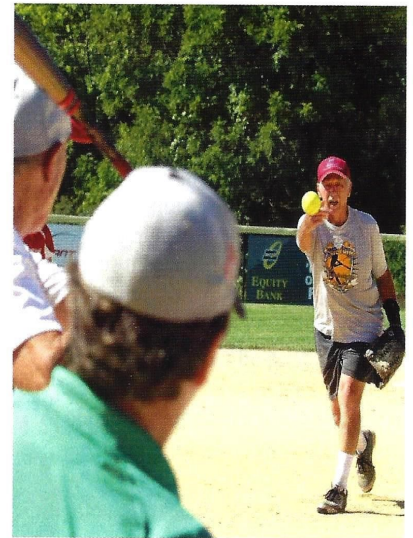

Softball league urges seniors to play ball!

As George Bernard Shaw was quoted, “We don’t stop playing because we grow old; we grow old because we stop playing.”

The Kansas City Metro Senior Softball League has grown to become the largest member-based senior softball

league in the United States, with more than 1,000 men and women expected

to play in 2019 in nearly 25 conferences.

The league, with scores of Johnson County players of all ages and playing abilities, will open its 30th season with a league-wide tournament from April 13-14 at Black Bob Park in Olathe. Conference play will begin the following week in men’s, women’s and co-ed leagues with action on the Kansas side at Black Bob Park and Olathe’s Heritage Park, and Roe Park in Overland Park.

The annual Wes Weddle tournament, named for the league founder, will take place in July at the Johnson County Park and Recreation District’s

The Kansas City Metro Softball League, now in its 30th year, features players in their 60s, 70 and 80s, both men and women, with future tournaments in Johnson County.

Mid-America Sports Complex in Shawnee.

Conferences are open to women age 40 and older with most players in their 40s and 50s along with a few in their 70s.

Men’s play is open to ages 35 and up with the majority of players in their 50s, 60s, 70s and even 80s.